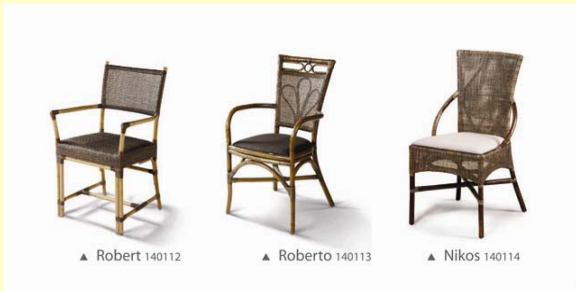

Rattan Premium  
By  
Cassowary

Tanzania  
140101 chair  
140102 table

**PRT-140101**  
**Tanzania Arm Chair**

**PRT-140102**  
**Tanzania Round Table**

▲ Farah 140103

▲ Sarah 140104

▲ Eileen 140105

**PRT-140103**  
**Farah Chair**

**PRT-140104**  
**Sarah Chair**

**PRT-140405**  
**Eileen Chair**

▲ Paul 140109

▲ Makis 140110

▲ Kostas 140111

**PRT-140109**  
**Paul Chair**

**PRT-140110**  
**Makis Chair**

**PRT-140111**  
**Kostas Chair**

Bonn 140115

**PRT-140115**  
**Bonn Arm Chair**

▲ Robert 140112

▲ Roberto 140113

▲ Nikos 140114

**PRT-140112**  
**Robert Chair**

**PRT-140113**  
**Roberto Chair**

**PRT-140114**  
**Nikos Chair**